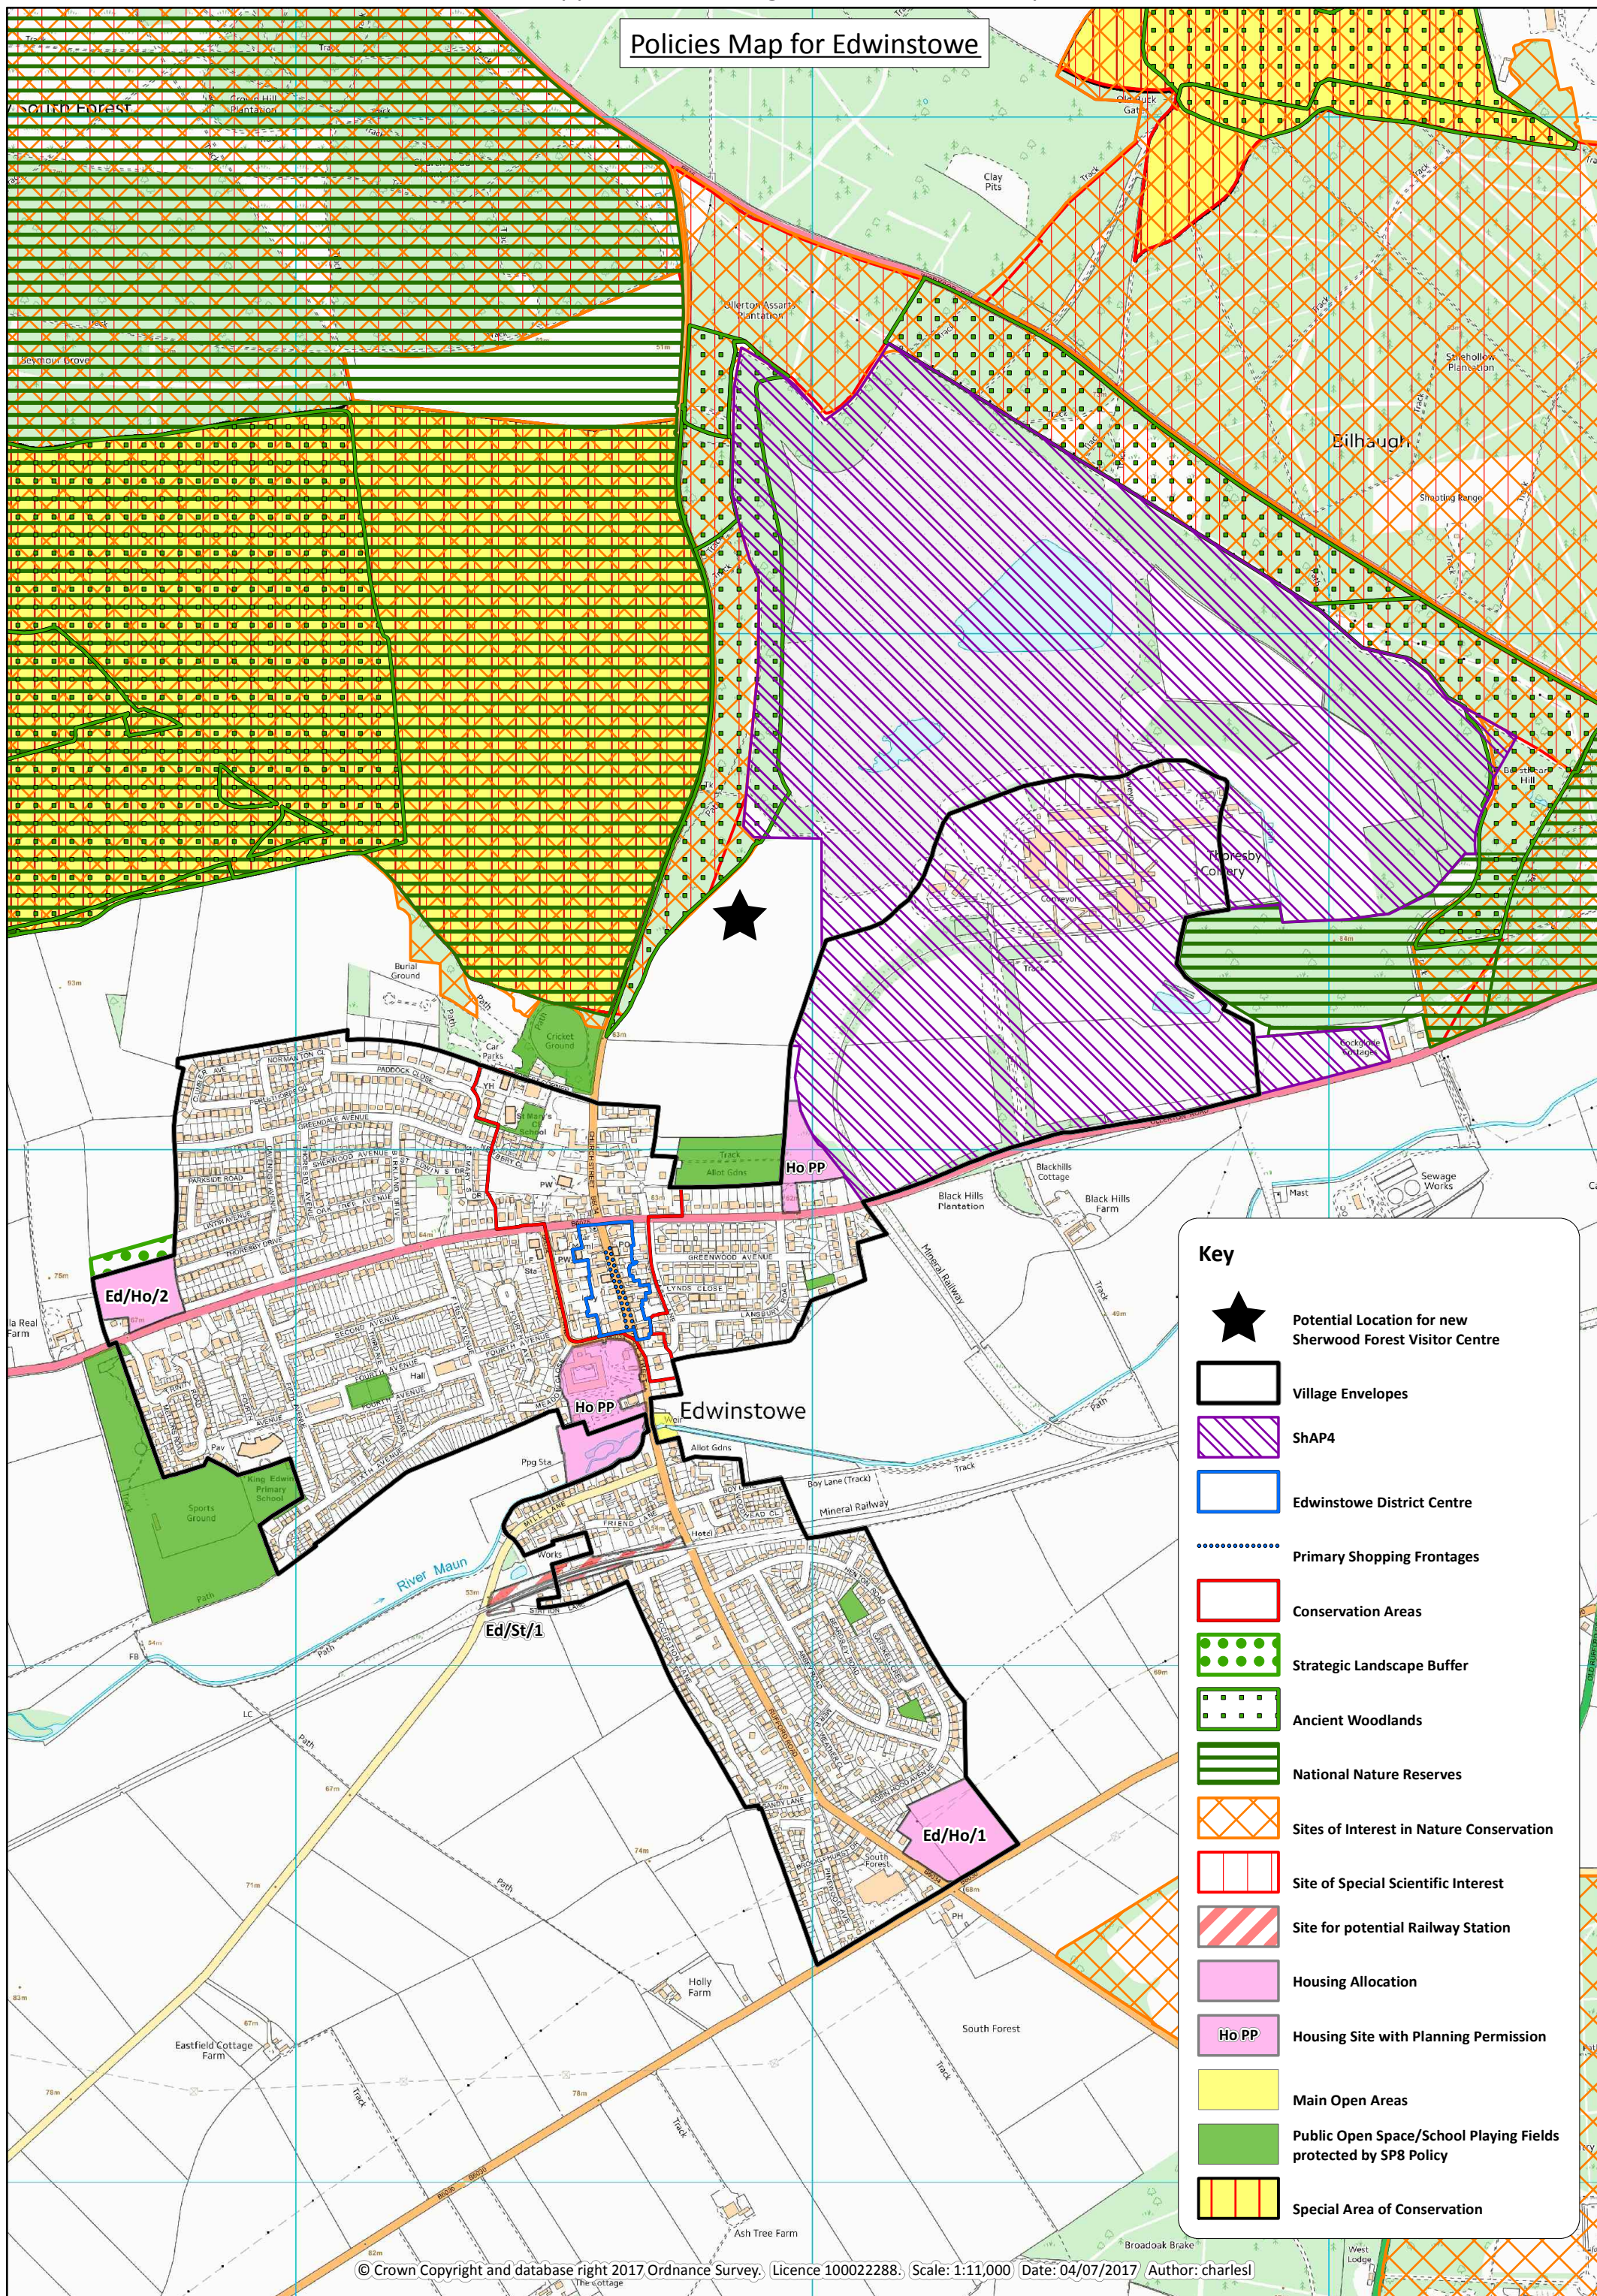

Policies Map for Edwinstowe

Key

-  Potential Location for new Sherwood Forest Visitor Centre
-  Village Envelopes
-  ShAP4
-  Edwinstowe District Centre
-  Primary Shopping Frontages
-  Conservation Areas
-  Strategic Landscape Buffer
-  Ancient Woodlands
-  National Nature Reserves
-  Sites of Interest in Nature Conservation
-  Site of Special Scientific Interest
-  Site for potential Railway Station
-  Housing Allocation
-  Housing Site with Planning Permission
-  Main Open Areas
-  Public Open Space/School Playing Fields protected by SP8 Policy
-  Special Area of Conservation